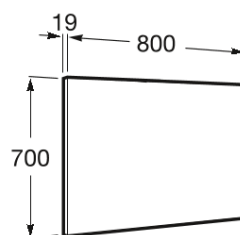

**VICTORIA-N**

**Mirror**

PRICE (VAT INCLUDED)

**£145.57**

TECHNICAL DRAWINGS

**FEATURES**

Frame material: Chipboard

Installation type: Wall-hung

Mirror orientation: Horizontal

Shape: Rectangular